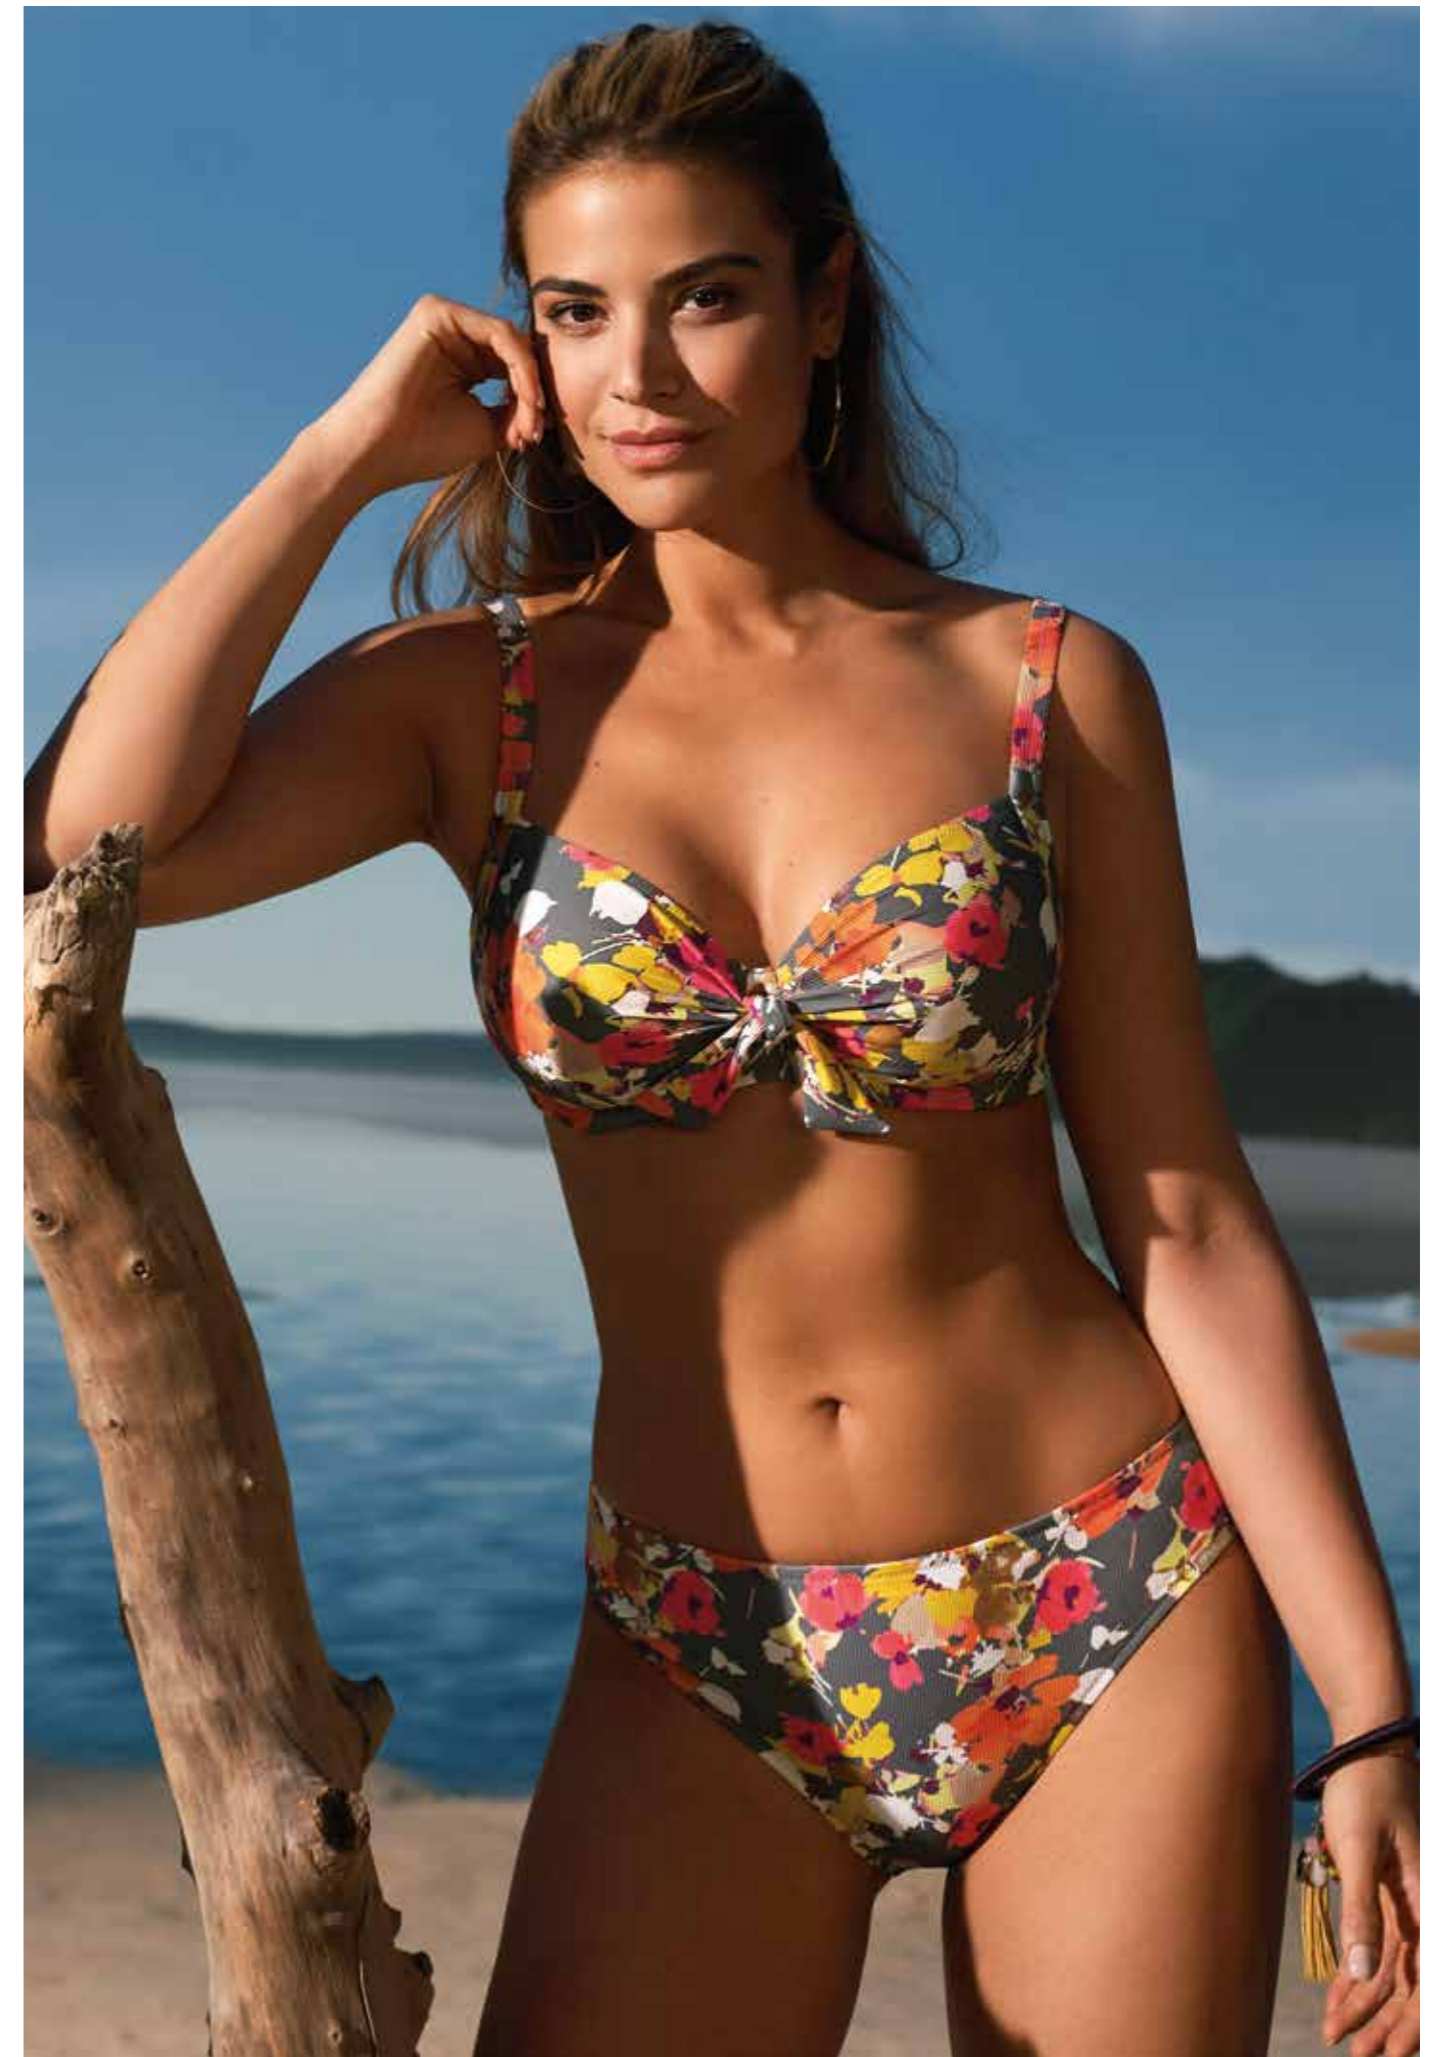

extra support

Size: B 36-46
C 36-46
D 36-46
E 36-46

Style: L3698
Tunic

Dessin: 391
Colour: 815 light
curry

Size: S - L
Delivery: Dec 2021

Style: L3492
Blouse

Dessin: 359
Colour: 076 lime

Size: S - XL
Delivery: March