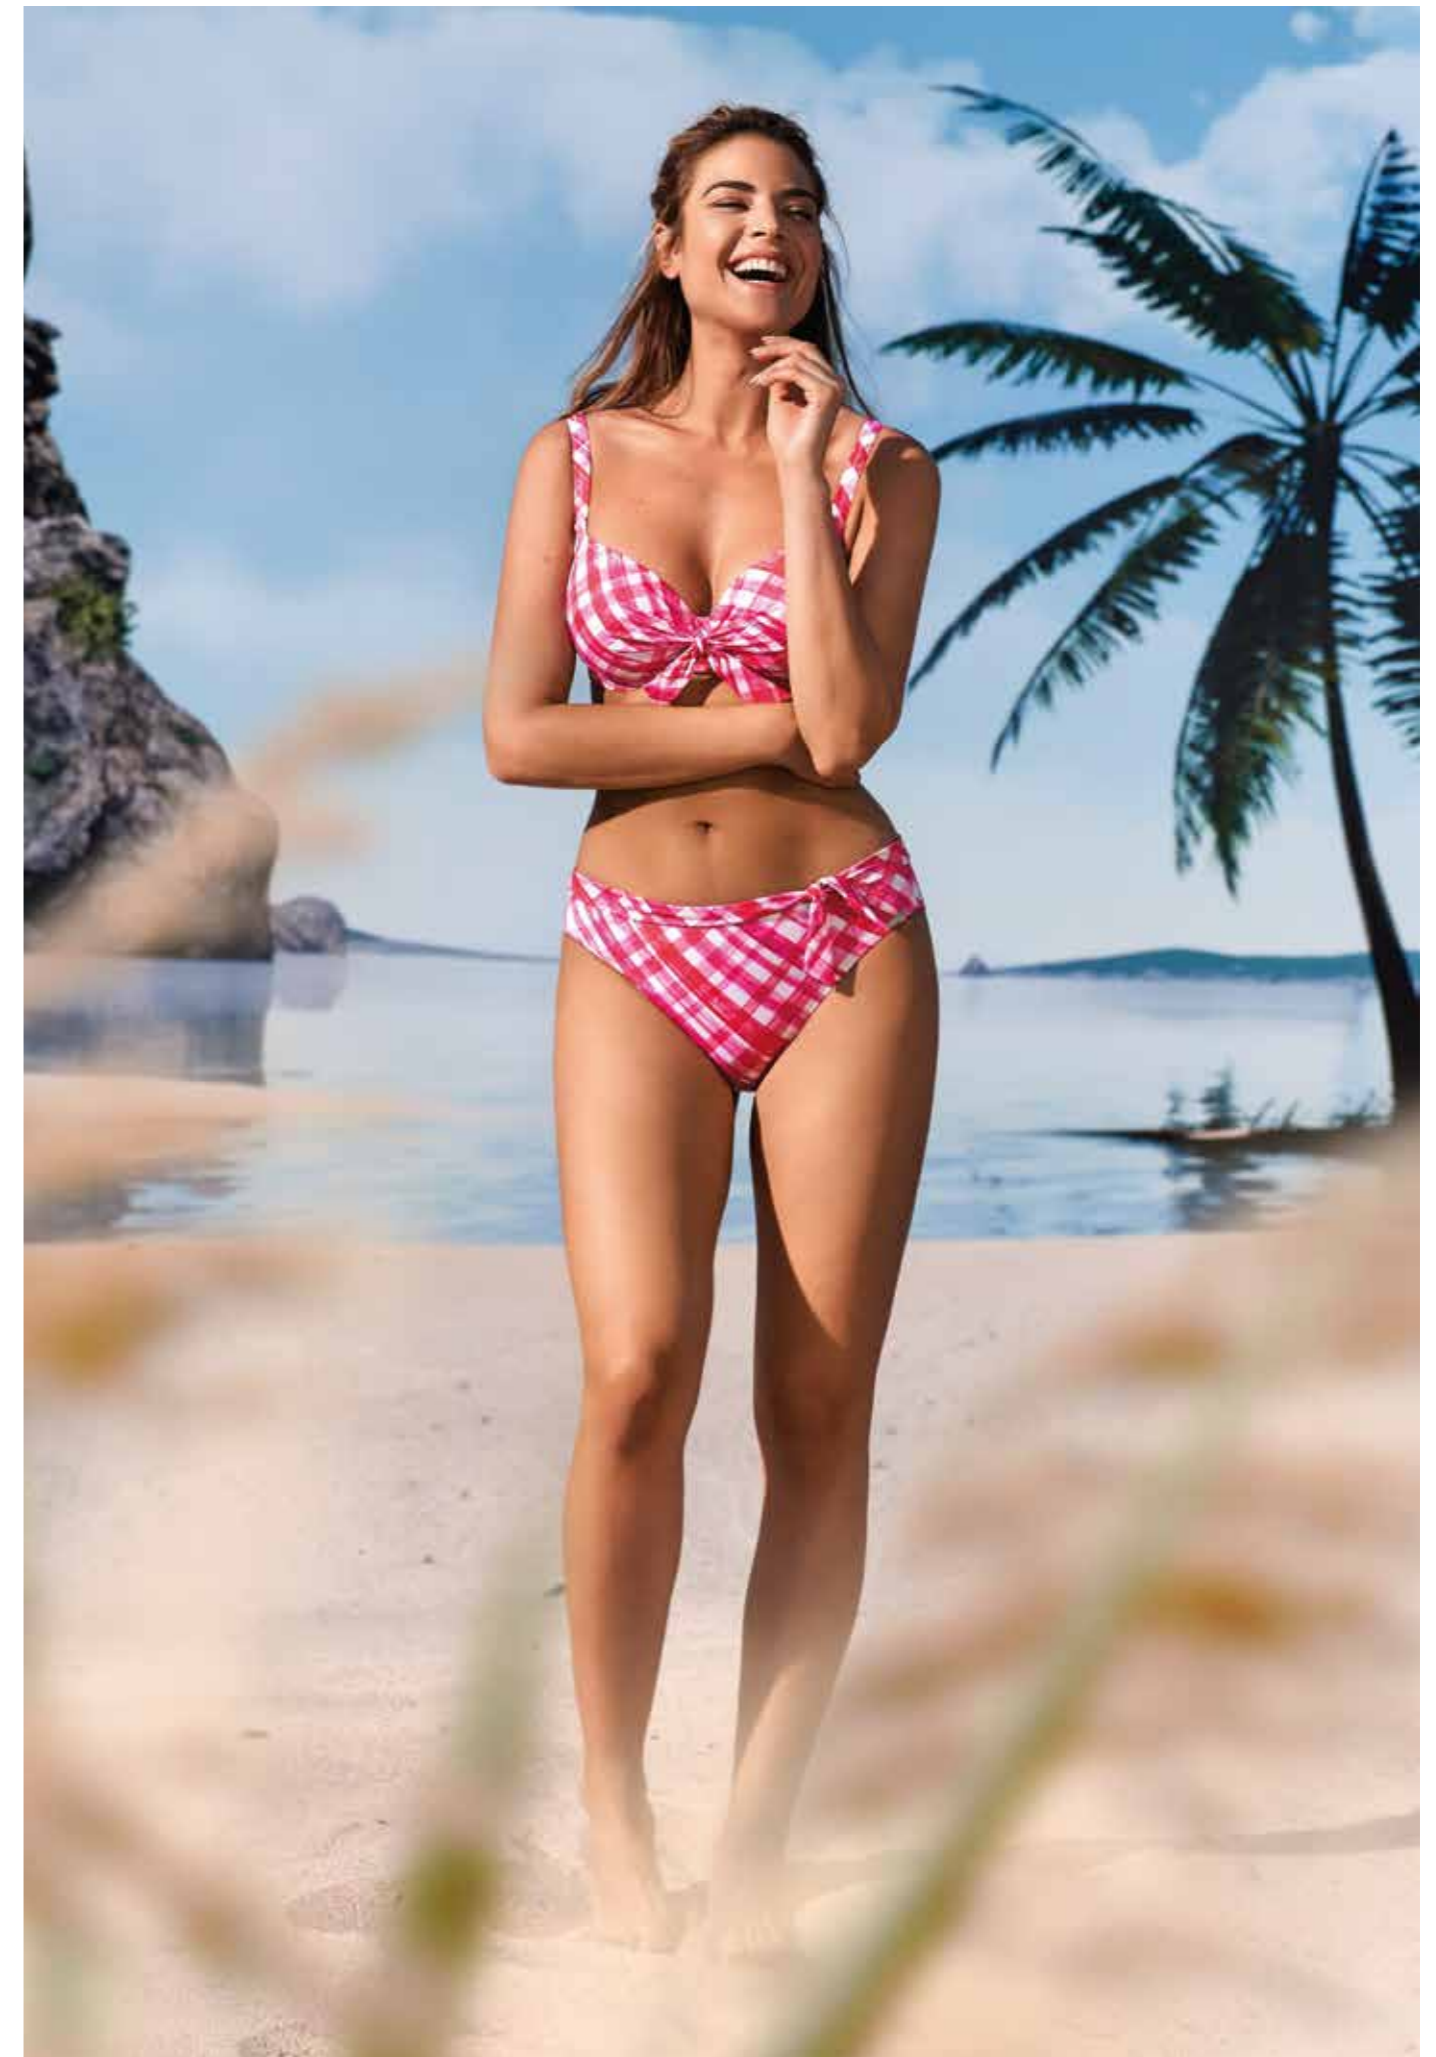

medium support

Size: B 36-44
C 36-44
D 36-44

Mix & Match

Size: C 36-46
D 36-46
E 36-46
F 36-46
G 36-44
H 36-42

Mix & Match

medium support

Size: B 36-44
C 36-44

Size: C 38-46
D 38-46
E 38-46

Dessin: 394
Colour: 131 white kiss

Size: S - L
Delivery: Dec 2021

Dessin: 359
Colour: 001 white

Size: S - XL
Delivery: Dec 2021