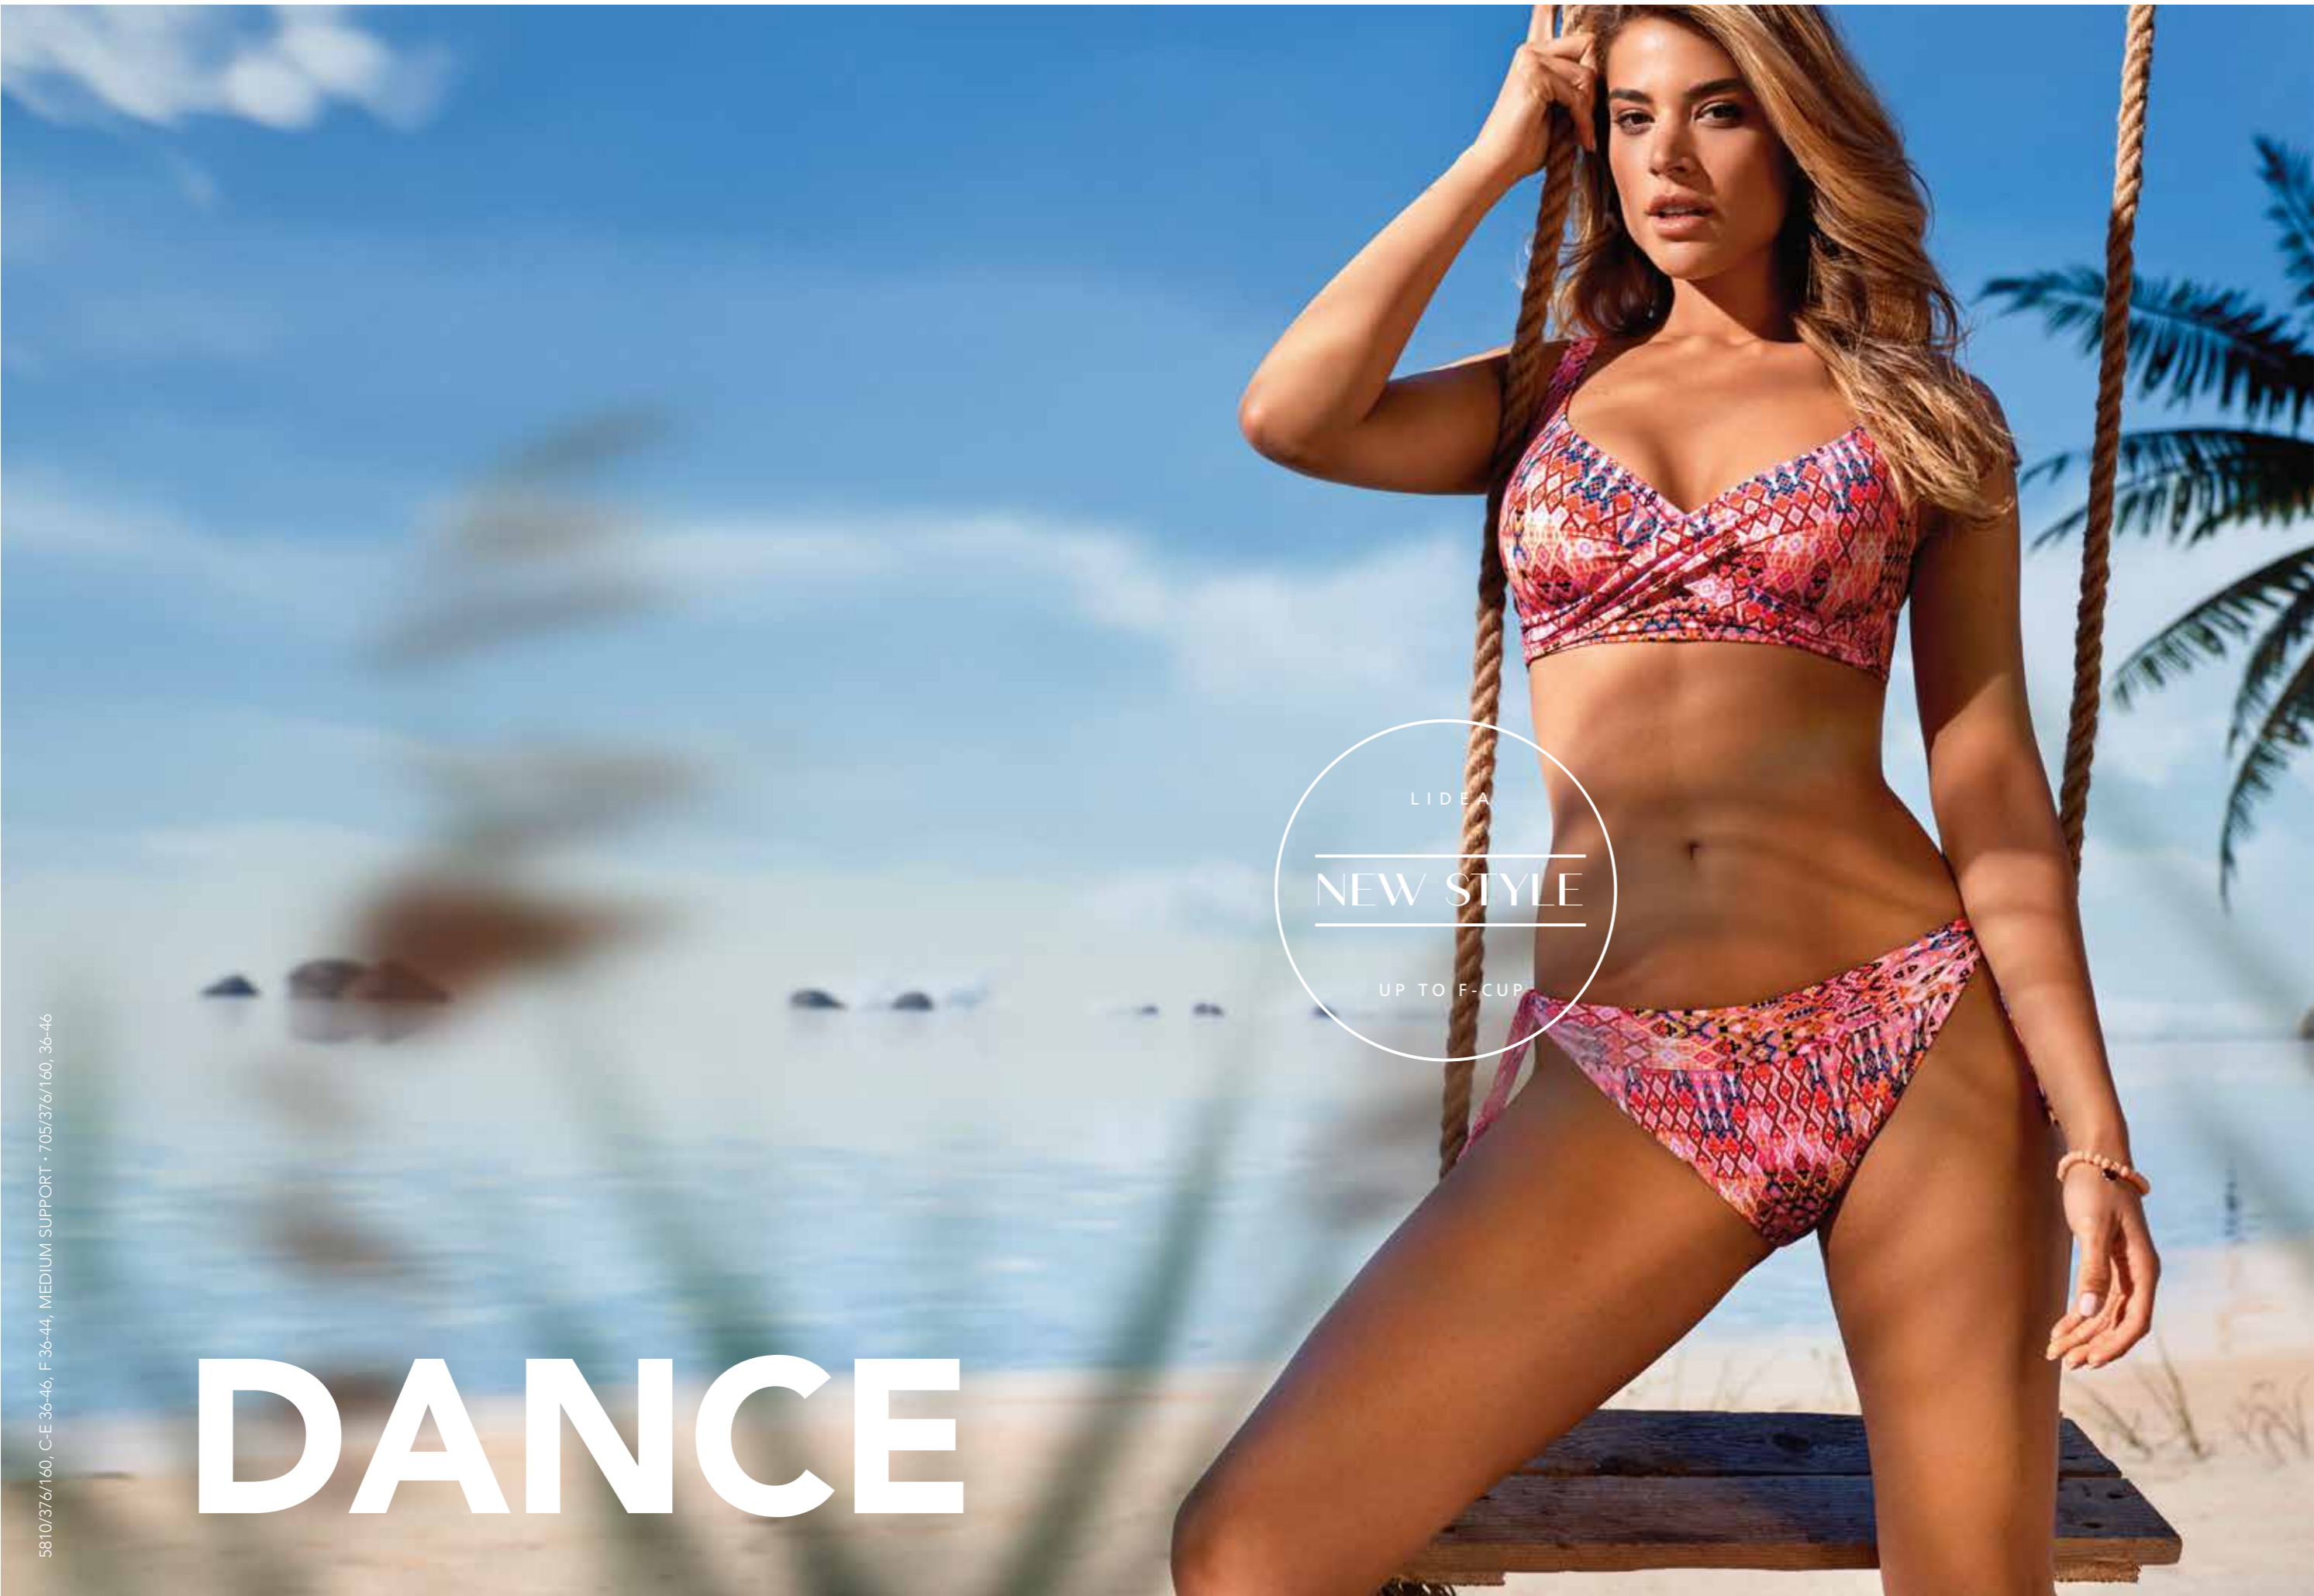

5810/376/160, C-E 36-46, F 36-44, MEDIUM SUPPORT - 705/376/160, 36-46

DANCE

L'IDEA
NEW STYLE
UP TO F-CUP