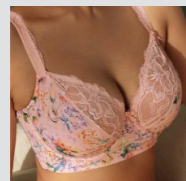

VIBRANT SEDUCTION

- heart of PrimaDonna
- bold colors
- perfect fit
- feminine & sensual styles
- for true lingerie lovers

MADISON PDI